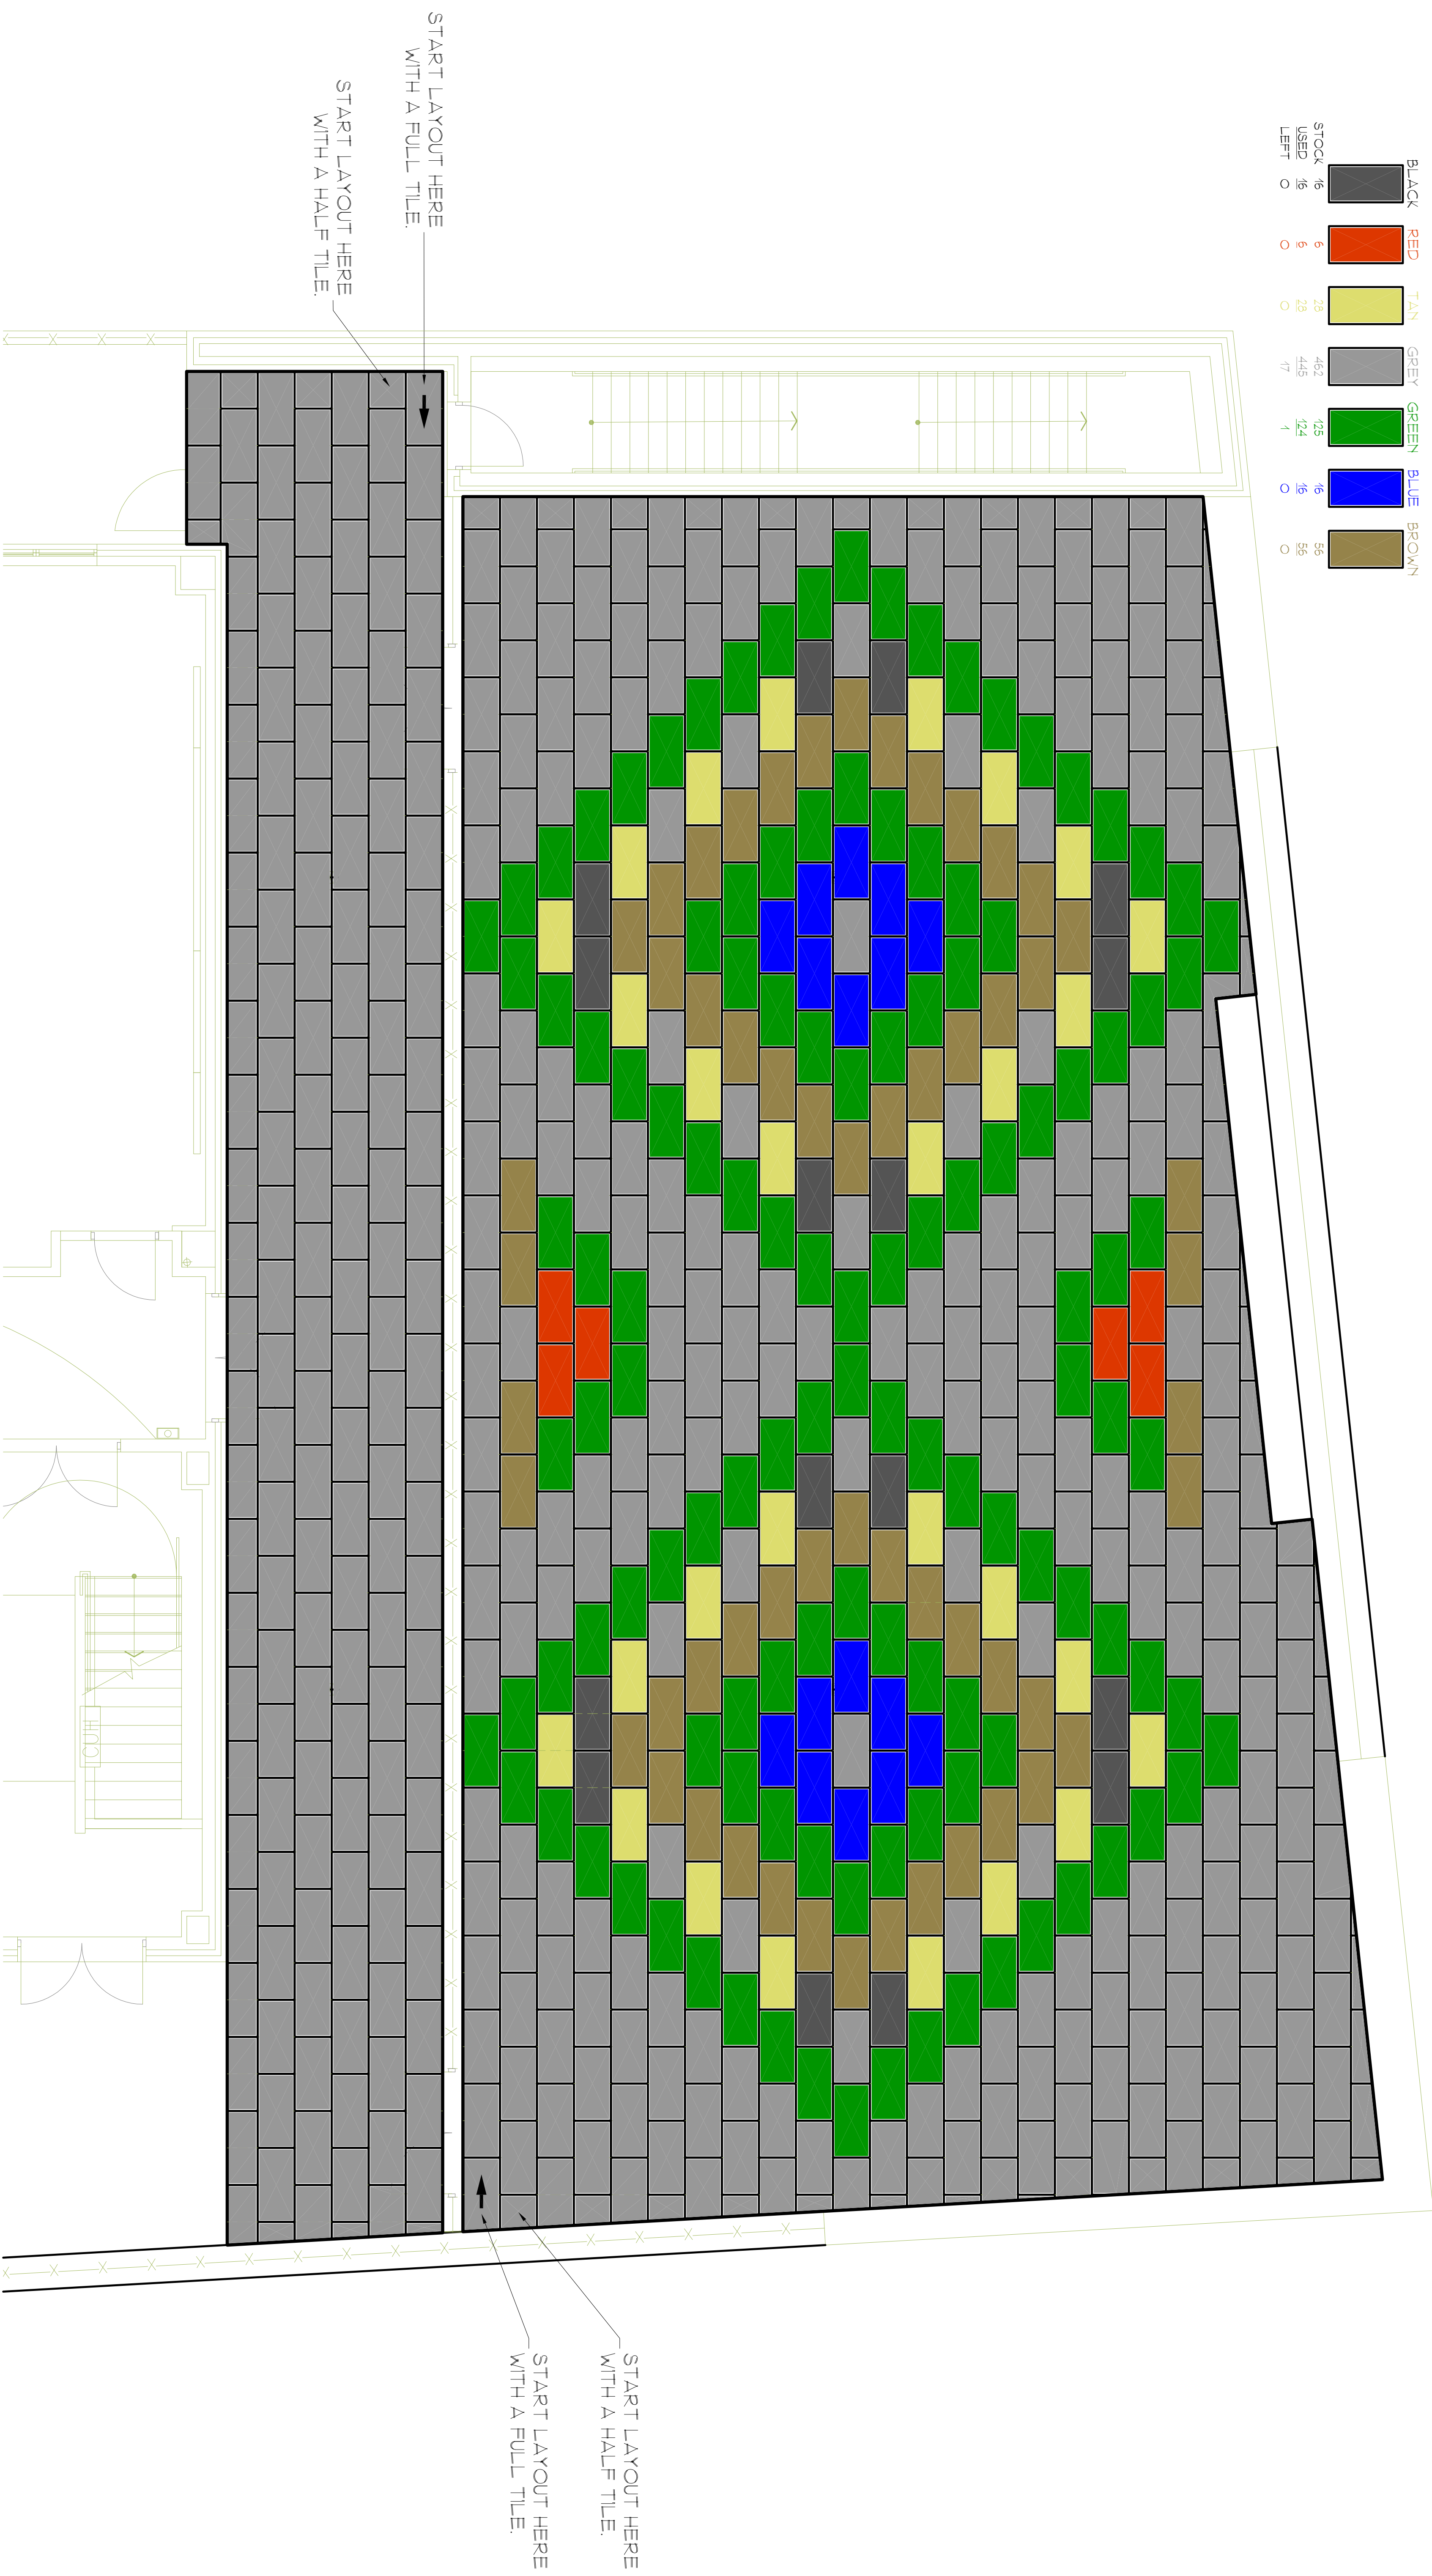

New Columbus Circle

OPTION #9

SCALE: 1/4" = 1'-0"

DATE: 5-JUN-2012